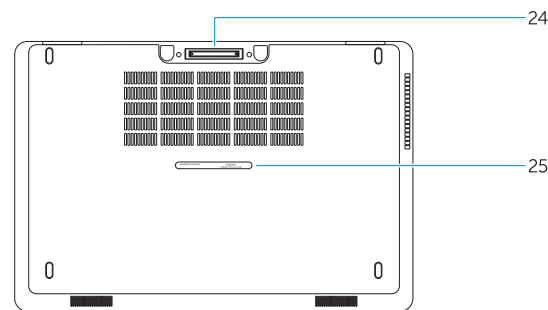

Kenmerken | Funkcje | Caracteristici | Funkcije

1. Network connector
2. VGA connector
3. USB 3.0 connectors
4. Microphones (optional)
5. Camera
6. Camera-status light
7. HDMI connector
8. Power connector
9. Microphone
10. Power button
11. USB 3.0 connector with PowerShare
12. Memory-card reader
13. Contactless smart-card reader (optional)
14. Fingerprint reader (optional)
15. Wireless-status light
16. Battery-status light
17. Hard-drive activity light
18. Power-status light
19. Speakers
20. Touchpad
21. Smart-card reader (optional)
22. Headset connector
23. Security-cable slot
24. Dock connector (optional)
25. Service-tag label