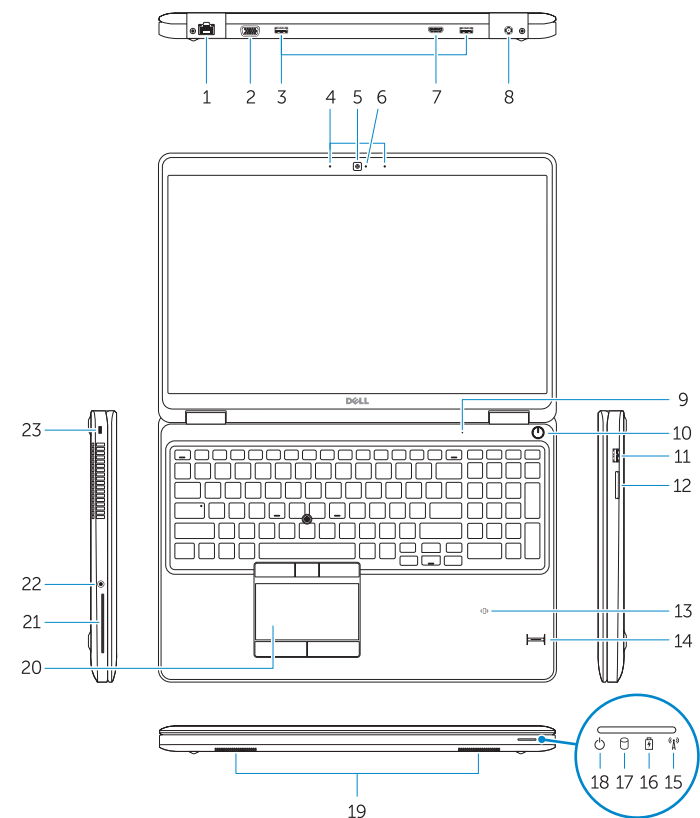

Kenmerken | Funkcje | Caracteristici | Funkcije

1. Network connector
2. VGA connector
3. USB 3.0 connectors
4. Microphones (optional)
5. Camera
6. Camera-status light
7. HDMI connector
8. Power connector
9. Microphone
10. Power button
11. USB 3.0 connector with PowerShare
12. Memory-card reader
13. Contactless smart-card reader (optional)
14. Fingerprint reader (optional)
15. Wireless-status light
16. Battery-status light
17. Hard-drive activity light
18. Power-status light
19. Speakers
20. Touchpad
21. Smart-card reader (optional)
22. Headset connector
23. Security-cable slot
24. Dock connector (optional)
25. Service-tag label